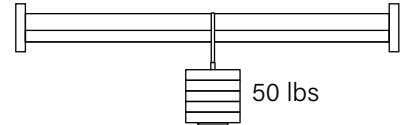

Strongest in the World

No one wants a bowing closet rod, that's why Armadio is designed and engineered to be the worlds strongest closet rod.

Armadio