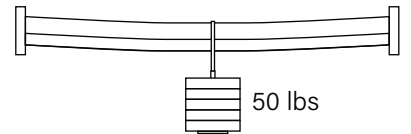

Competing Closet Bar