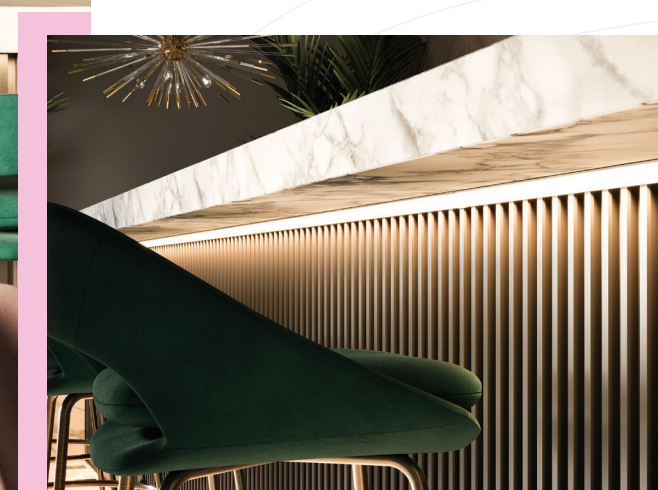

Angolo

Seamless Illumination

The low-profile fixture shines light at a 45° angle to provide smooth, continuous lines of light with endless customizable options.

- ◆ *Continuous lengths up to 8 ft. and unlimited lengths using multiple segments*
- ◆ *Lead wire grommets eliminate light leaks*
- ◆ *Countersunk hex hardware for a clean look*
- ◆ *Special order RAL colors available*
- ◆ *Always powered by our incredibly high-performing Nano Linear Light Engines*