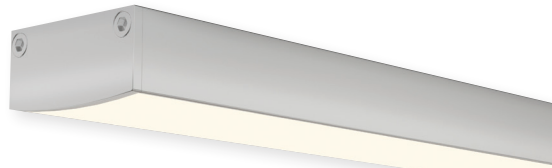

Rettangolo I, II, & III

Simple elegance

High-performing, premium Nano Linear Rettangolo fixtures provide a clean, minimalist look to seamlessly integrate into distinctive architecture.

- Continuous lengths up to 8 ft. and unlimited lengths using multiple segments
- Lead wire grommets eliminate light leaks
- Countersunk hex hardware for a clean look
- Special order RAL colors available
- Always powered by our incredibly high-performing Nano Linear Light Engines