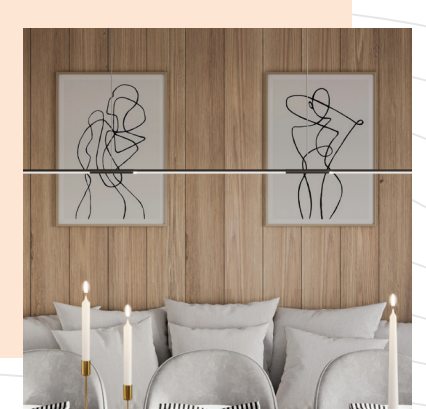

Orbita Suspended
Modern Kitchen