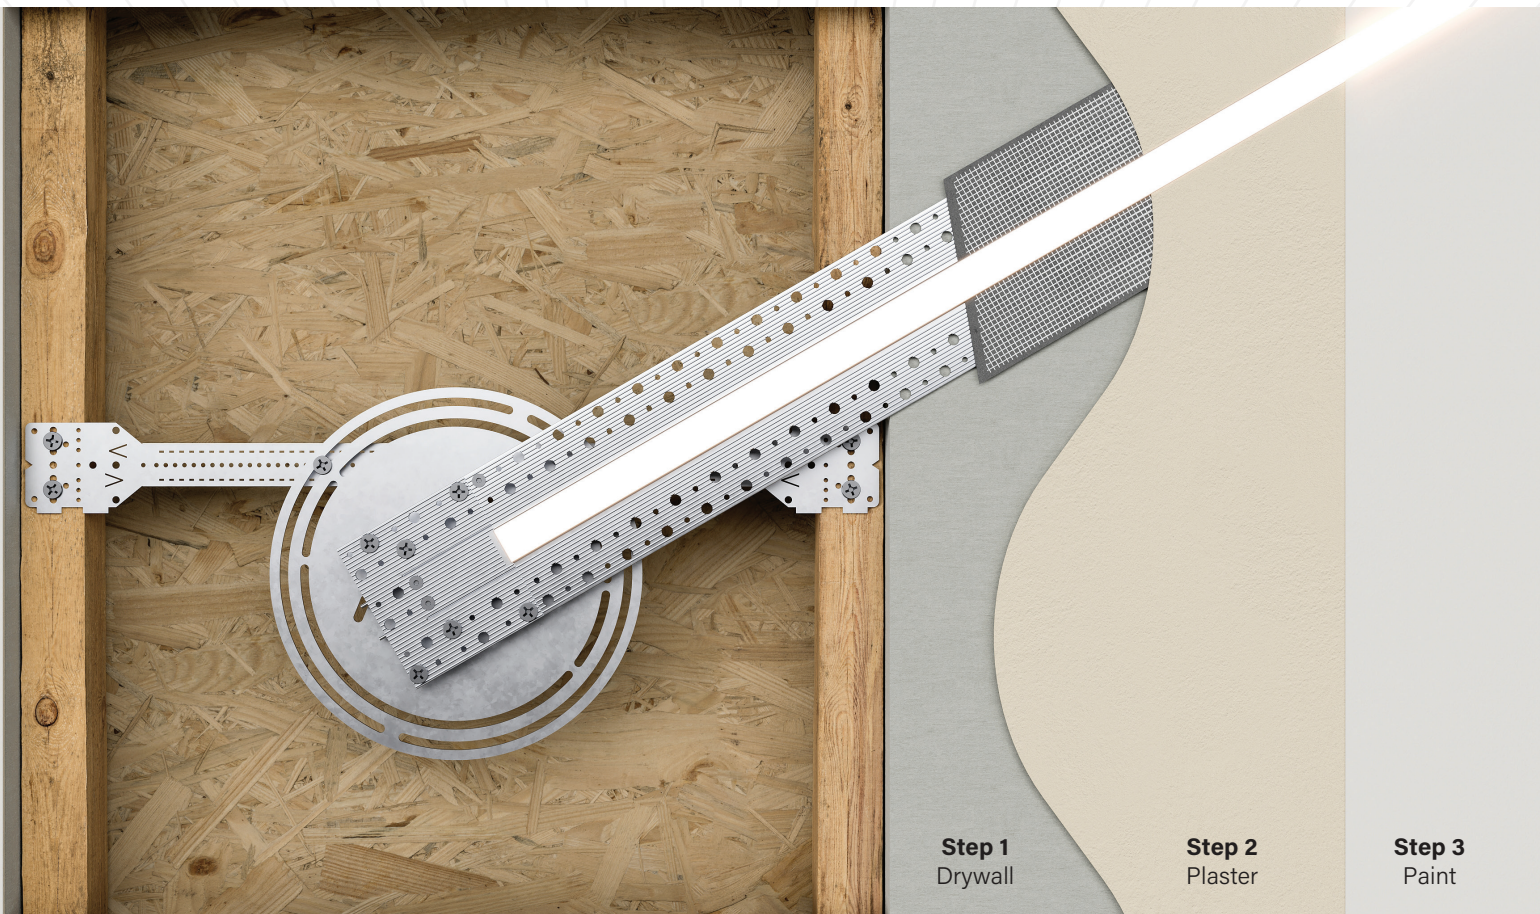

OPTIQUE

LIGHTING
EMERYVILLE

Lighting made easy

Pivotaire Nano Linear Fixture

Pivotaire is a recessed linear lighting system that allows visionaries and installers the **flexibility** to achieve any angle desired. The patented system makes it **easy** to plan, order, and execute any vision.

The
power of
freedom

Zig-Zag Fixture Configuration

Why Folks Rave About Pivotaire

- ◆ Patented **mounting system** allows Pivotaire to be mounted at any angle, including horizontal, vertical, and any angle you can envision.
- ◆ No need to use expensive proprietary **junction boxes** with long lead times.
- ◆ Industry leader in **light uniformity**. No dark edges.
- ◆ **Six-year warranty** ensures that Optique Lighting is with you well beyond just the first 90 days.

A Good Looking Light

Unique, patented lens design allows even illumination across the entire surface from one edge to the other — no dark edges.

Pivotaire Lens
Edge-to-edge illumination

Competitor's Lens
Visible dark edges

Easy to specify

Simply choose the configuration you wish from our menu of the most popular looks including Straight, Wrap, Picture Frame, or Zig-Zag. No need to worry about every bracket and screw with Optique Lighting, as we include the correct items for the chosen configuration.