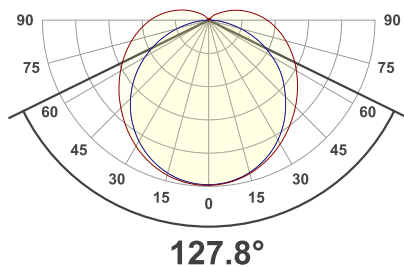

Zone	Lumens	% Fixture
0° - 15°	100 lm	4.41%
0° - 30°	373 lm	16.50%
0° - 45°	745 lm	33.38%
0° - 60°	1127 lm	51.84%
0° - 75°	1448 lm	68.96%
0° - 90°	1669 lm	82.74%

FOOT CANDLES

Distance	Foot Candles
1'	477 fcd
1.5'	212 fcd
2'	119 fcd
2.5'	76 fcd
3'	53 fcd
4'	30 fcd
5'	19 fcd
6'	13 fcd
9'	6 fcd
12'	3 fcd

COLOR VECTOR GRAPHIC

Hue Bin	R _f	Graphic shifts (%)	
		Chroma	Hue
1	96	0%	0%
2	97	1%	0%
3	95	1%	2%
4	96	0%	0%
5	95	2%	2%
6	92	5%	1%
7	95	3%	0%
8	94	3%	-2%
9	96	2%	0%
10	97	1%	1%
11	94	2%	3%
12	91	5%	-1%
13	92	3%	-5%
14	91	4%	-5%
15	95	1%	-1%
16	89	2%	-8%

□ Reference ■ Test

ANGULAR DISTRIBUTION 0 - 90°

BEAM ANGLE