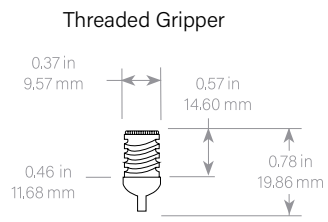

Dimensions Not actual size shown.

Fixture Cross Section

System Builder Choose one option for each step.

Company	Category	Model	Location	1 Output	2 CCT	Lens	3 Finish	4 Mounting	5 Length	6A Number of Leads	6B End Length	6C Beginning Length
OP	CLO	ARMA	I	-	-	FRT	-	-	-	-	-	-

1 Output	2 CCT	3 Finish	4 Mounting	5 Length	6 Lead
L2 167 lm/ft* L4 377 lm/ft* L6 587 lm/ft* L8 792 lm/ft* L12 1,205 lm/ft*	2200K 2400K 2700K - Quick Ship 3000K - Quick Ship 3500K - Quick Ship 4000K 5000K	 PAL - Quick Ship Polished Aluminum ABL - Quick Ship Anodized Matte Black	FSUPX Fixed Support VSUPX Variable Hanging Support NSUP No Supports	Inches 1/8 inches Inches 1-96 1 in. increments between 1 in. and 96 in. 1/8 Inches 125 1/8 in. 250 1/4 in. 375 3/8 in. 500 1/2 in. 625 5/8 in. 750 3/4 in. 875 7/8 in. 000 N/A	6A Number of Leads 1LEAD One lead 2LEAD Two leads (one at each end) 6B Length at End (in inches) 1-120 6C Length at Beginning (in inches) 1-120 - Optional - The length will dictate the wire gauge

* This is for a 3500K tape light

Quick Ship= Shipped within 10 business days

Armadio Nano Linear Fixture

Specification Submittal

 **Accessories** Screws are included in the mounting kits.

Variable Support Components