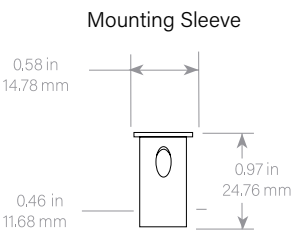

Variable Support Components

Assembled Fixture Using Variable Support