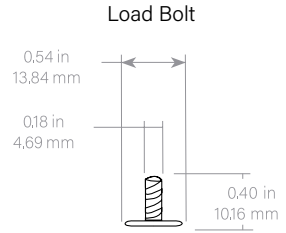

Variable Support Components

Assembled Fixture Using Variable Support