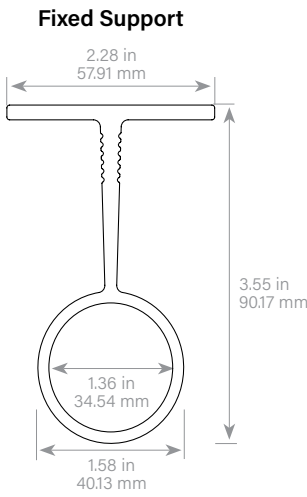

Dimensions Not actual size shown.

Fixture Cross Section

System Builder Choose one option for each step.

Company	Category	Model	Location	1 Output	2 CCT	Lens	3 Finish	4 Mounting	5 Length	6A Number of Leads	6B End Length	6C Beginning Length
OP	CLO	ARMA	I	-	-	FRT	-	-	-	-	-	-

1 Output	2 CCT	3 Finish	4 Mounting	5 Length	6 Lead
L2 167 lm/ft* L4 377 lm/ft* L6 587 lm/ft* L8 792 lm/ft* L12 1,205 lm/ft*	2200K 2400K 2700K - Quick Ship 3000K - Quick Ship 3500K - Quick Ship 4000K 5000K	 PAL - Quick Ship Polished Aluminum ABL - Quick Ship Anodized Matte Black	FSUPX Fixed Support VSUPX Variable Hanging Support NSUP No Supports	Inches 1/8 inches Inches 1-96 1 in. increments between 1 in. and 96 in. 1/8 Inches 125 1/8 in. 250 1/4 in. 375 3/8 in. 500 1/2 in. 625 5/8 in. 750 3/4 in. 875 7/8 in. 000 N/A	6A Number of Leads 1LEAD One lead 2LEAD Two leads (one at each end) 6B Length at End (in inches) 1-120 6C Length at Beginning (in inches) 1-120 - Optional - The length will dictate the wire gauge

* This is for a 3500K tape light

Quick Ship= Shipped within 10 business days

Armadio Nano Linear Fixture

Specification Submittal

 **Accessories** Screws are included in the mounting kits.

Variable Support Components