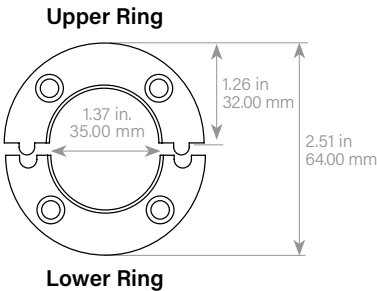

Dimensions Not actual size shown.

Fixture Cross Section

System Builder Choose one option for each step.

Company	Category	Model	Location	1 Output	2 CCT	Lens	3 Finish	4 Mounting	5 Length	6A Number of Leads	6B End Length	6C Beginning Length
OP	CLO	ARMA	I	-	-	FRT	-	-	-	-	-	-

1 Output	2 CCT	3 Finish	4 Mounting	5 Length	6 Lead
L2 167 lm/ft* L4 377 lm/ft* L6 587 lm/ft* L8 792 lm/ft* L12 1,205 lm/ft*	2200K 2400K 2700K - Quick Ship 3000K - Quick Ship 3500K - Quick Ship 4000K 5000K	 PAL - Quick Ship Polished Aluminum ABL - Quick Ship Anodized Matte Black	FSUPX Fixed Support VSUPX Variable Hanging Support NSUP No Supports	Inches 1/8 inches Inches 1-96 1 in. increments between 1 in. and 96 in. 1/8 Inches 125 1/8 in. 250 1/4 in. 375 3/8 in. 500 1/2 in. 625 5/8 in. 750 3/4 in. 875 7/8 in. 000 N/A	6A Number of Leads 1LEAD One lead 2LEAD Two leads (one at each end) 6B Length at End (in inches) 1-120 6C Length at Beginning (in inches) 1-120 - Optional - The length will dictate the wire gauge

* This is for a 3500K tape light

Quick Ship= Shipped within 10 business days

Armadio Nano Linear Fixture

Specification Submittal

 **Accessories** Screws are included in the mounting kits.

Variable Support Components