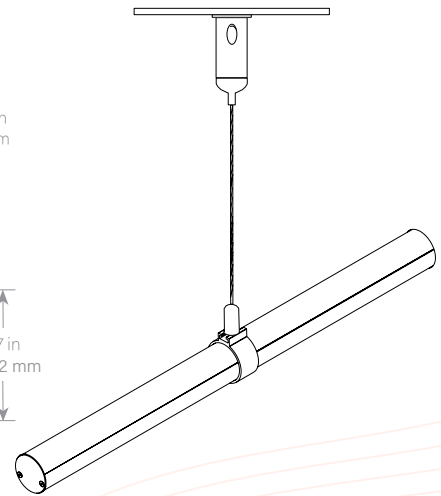

* This is for a 3500K tape light

Quick Ship= Shipped within 10 business days

Armadio Nano Linear Fixture

Specification Submittal

 **Accessories** Screws are included in the mounting kits.

Variable Support Components

Assembled Fixture Using Variable Support

Armadio Nano Linear Fixture

Specification Submittal

Power Supplies

Yes, Include Power Supplies:

Optique Lighting will provide a universal power supply supporting 0-10, 1-10V, MLV, ELV dimming and voltage input from 100V-277V. Includes integrated junction box.