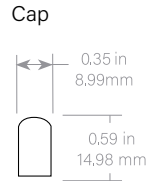

Dimensions Not actual size shown.

Fixture Cross Section

System Builder Choose one option for each step.

Company	Category	Model	Location	1 Output	2 CCT	Lens	3 Finish	4 Mounting	5 Length	6A Number of Leads	6B End Length	6C Beginning Length
OP	CLO	ARMA	I	-	-	FRT	-	-	-	-	-	-

1 Output	2 CCT	3 Finish	4 Mounting	5 Length	6 Lead
L2 167 lm/ft* L4 377 lm/ft* L6 587 lm/ft* L8 792 lm/ft* L12 1,205 lm/ft*	2200K 2400K 2700K - Quick Ship 3000K - Quick Ship 3500K - Quick Ship 4000K 5000K	 PAL - Quick Ship Polished Aluminum ABL - Quick Ship Anodized Matte Black	FSUPX Fixed Support VSUPX Variable Hanging Support NSUP No Supports	Inches 1/8 inches Inches 1-96 1 in. increments between 1 in. and 96 in. 1/8 Inches 125 1/8 in. 250 1/4 in. 375 3/8 in. 500 1/2 in. 625 5/8 in. 750 3/4 in. 875 7/8 in. 000 N/A	6A Number of Leads 1LEAD One lead 2LEAD Two leads (one at each end) 6B Length at End (in inches) 1-120 6C Length at Beginning (in inches) 1-120 - Optional - The length will dictate the wire gauge

* This is for a 3500K tape light

Quick Ship= Shipped within 10 business days

Armadio Nano Linear Fixture

Specification Submittal

 **Accessories** Screws are included in the mounting kits.

Variable Support Components