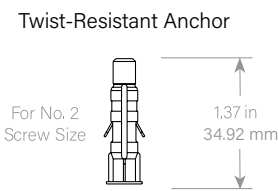

Armadio Nano Linear Fixture

Specification Submittal

Accessories Screws are included in the mounting kits.

Variable Support Components

Assembled Fixture Using Variable Support