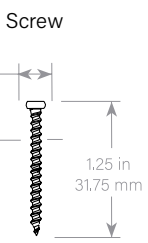

Armadio Nano Linear Fixture

Specification Submittal

Accessories Screws are included in the mounting kits.

Variable Support Components

Assembled Fixture Using Variable Support