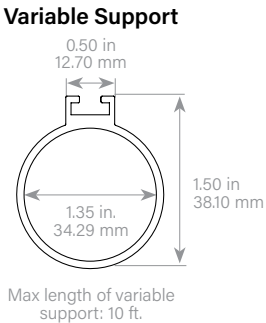

Armadio Nano Linear Fixture

Specification Submittal

Accessories Screws are included in the mounting kits.