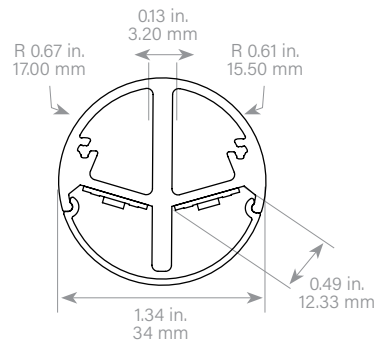

Project Name:

Project Location:

Fixture Type:

SKUs:

Features & Benefits

- World's strongest illuminated hanger bar
- Available in continuous lengths up to 8 ft.
- Innovative mounting system for easy installation and screw-free finish
- Fixed and adjustable supports are available
- Available in two unique finishes to match your decor
- Superior color rendering
- High R9 and R13 values
- 2-step MacAdam ellipse for unparalleled quality and consistency
- UL Listed and Title 24

Dimensions Not actual size shown.

Fixture Cross Section

System Builder Choose one option for each step.

Company	Category	Model	Location	1 Output	2 CCT	Lens	3 Finish	4 Mounting	5 Length	6A Number of Leads	6B End Length	6C Beginning Length
OP	CLO	ARMA	I	-	-	FRT	-	-	-	-	-	-

1 Output	2 CCT	3 Finish	4 Mounting	5 Length	6 Lead
L2 167 lm/ft* L4 377 lm/ft* L6 587 lm/ft* L8 792 lm/ft* L12 1,205 lm/ft*	2200K 2400K 2700K - Quick Ship 3000K - Quick Ship 3500K - Quick Ship 4000K 5000K	 PAL - Quick Ship Polished Aluminum ABL - Quick Ship Anodized Matte Black	FSUPX Fixed Support VSUPX Variable Hanging Support NSUP No Supports	Inches 1/8 inches Inches 1-96 1 in. increments between 1 in. and 96 in. 1/8 Inches 125 1/8 in. 250 1/4 in. 375 3/8 in. 500 1/2 in. 625 5/8 in. 750 3/4 in. 875 7/8 in. 000 N/A	6A Number of Leads 1LEAD One lead 2LEAD Two leads (one at each end) 6B Length at End (in inches) 1-120 6C Length at Beginning (in inches) 1-120 - Optional - The length will dictate the wire gauge