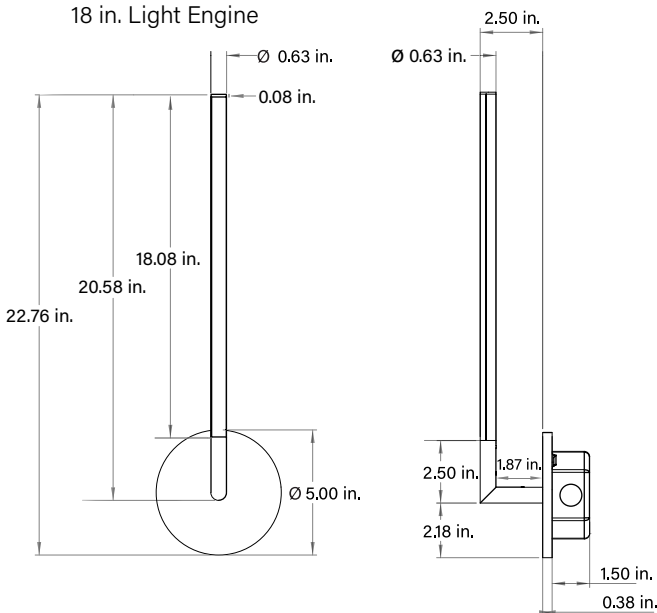

Dimensions

See next page for more details.

NOTE: This is for a 12 in. light engine
ø = diameter

System Builder Choose one option for each step.

Company	Category	Model	1 Configuration	Output	2 CCT	3 Canopy	4 Finish	5 Length
OP	SFU	ORBITA	-	L3	-	-	-	-

1 Configuration	2 CCT	3 Canopy	4 Finish	5 Length
<p>VERT Vertical sconce with a single light engine.</p>  <p>VER-HOR2 Vertical or horizontal sconce with two light engines.</p> 	<p>2200K</p> <p>2400K</p> <p>2700K - Quick Ship</p> <p>3000K - Quick Ship</p> <p>3500K - Quick Ship</p> <p>4200K</p> <p>5000K</p>	<p>275 2.75 in. Diameter canopy For mounting directly to the wall (No junction box)</p> <p>500 5.00 in. Diameter canopy For mounting with the use of a junction box</p>	<p> STB - Quick ship Satin Brass</p> <p> GLW - Quick ship Powder Coated Gloss White RAL 9003</p> <p> MBL - Quick ship Powder Coated Matte Black RAL 9005</p> <p> RALXXXX Specify Color</p>	<p>12 12 in. light engine Lumen output: 263</p> <p>18 18 in. light engine Lumen output: 394</p> <p>24 24 in. light engine Lumen output: 525</p> <p>- Total length is limited to 10 ft. (120 in.)</p> <p>- If fixture has more than one section, it will use the chosen length for each section</p>

Quick Ship= Shipped within 10 business days

Orbita Sconce Nano Linear Fixture

Specification Submittal

Dimensions

Sconce I - VERT

NOTE: ø = diameter

Orbita Sconce Nano Linear Fixture

Specification Submittal

Dimensions

Sconce II - VERT-HOR2

12 in. Light Engine

18 in. Light Engine

24 in. Light Engine

NOTE: \varnothing = diameter

Power Supplies

Yes, Include Power Supplies: