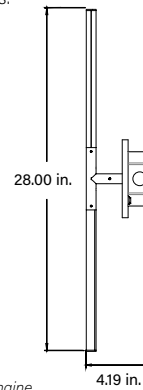

Dimensions

See next page for more details.

NOTE: This is for a 12 in. light engine
ø = diameter

System Builder Choose one option for each step.

Company	Category	Model	1 Configuration	Output	2 CCT	3 Canopy	4 Finish	5 Length
OP	SFU	ORBITA	-	L3	-	-	-	-

1 Configuration	2 CCT	3 Canopy	4 Finish	5 Length
<p>VERT Vertical sconce with a single light engine.</p>  <p>VER-HOR2 Vertical or horizontal sconce with two light engines.</p> 	<p>2200K</p> <p>2400K</p> <p>2700K - Quick Ship</p> <p>3000K - Quick Ship</p> <p>3500K - Quick Ship</p> <p>4200K</p> <p>5000K</p>	<p>275 2.75 in. Diameter canopy For mounting directly to the wall (No junction box)</p> <p>500 5.00 in. Diameter canopy For mounting with the use of a junction box</p>	<p> STB - Quick ship Satin Brass</p> <p> GLW - Quick ship Powder Coated Gloss White RAL 9003</p> <p> MBL - Quick ship Powder Coated Matte Black RAL 9005</p> <p> RALXXXX Specify Color</p>	<p>12 12 in. light engine Lumen output: 263</p> <p>18 18 in. light engine Lumen output: 394</p> <p>24 24 in. light engine Lumen output: 525</p> <p>- Total length is limited to 10 ft. (120 in.)</p> <p>- If fixture has more than one section, it will use the chosen length for each section</p>

Quick Ship= Shipped within 10 business days

Orbita Sconce Nano Linear Fixture

Specification Submittal

Dimensions

Sconce I - VERT

NOTE: ø = diameter

Orbita Sconce Nano Linear Fixture

Specification Submittal

Dimensions

Sconce II - VERT-HOR2

12 in. Light Engine

18 in. Light Engine

24 in. Light Engine

NOTE: \varnothing = diameter

Power Supplies

Yes, Include Power Supplies: