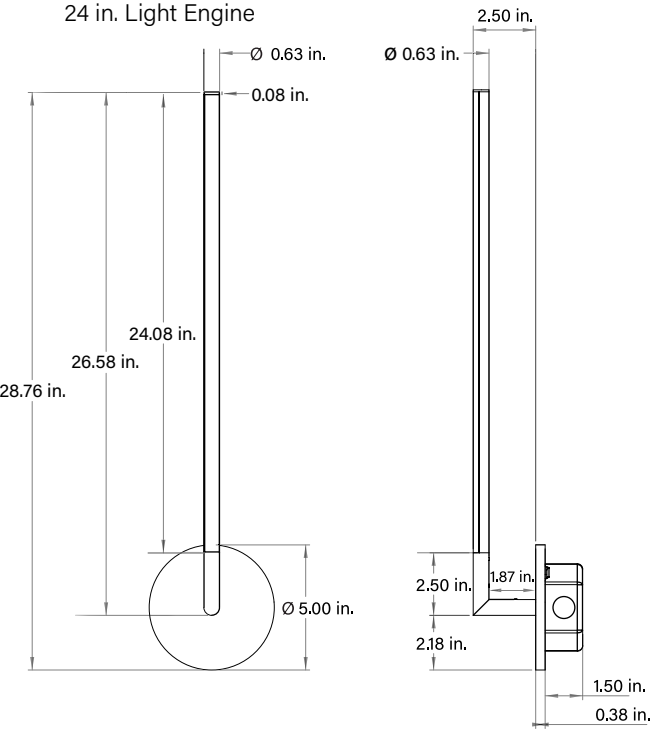

Dimensions

See next page for more details.

NOTE: This is for a 12 in. light engine
ø = diameter

System Builder Choose one option for each step.

Company	Category	Model	1 Configuration	Output	2 CCT	3 Canopy	4 Finish	5 Length
OP	SFU	ORBITA	-	L3	-	-	-	-

1 Configuration	2 CCT	3 Canopy	4 Finish	5 Length
<p>VERT Vertical sconce with a single light engine.</p>  <p>VER-HOR2 Vertical or horizontal sconce with two light engines.</p> 	<p>2200K</p> <p>2400K</p> <p>2700K - Quick Ship</p> <p>3000K - Quick Ship</p> <p>3500K - Quick Ship</p> <p>4200K</p> <p>5000K</p>	<p>275 2.75 in. Diameter canopy For mounting directly to the wall (No junction box)</p> <p>500 5.00 in. Diameter canopy For mounting with the use of a junction box</p>	<p> STB - Quick ship Satin Brass</p> <p> GLW - Quick ship Powder Coated Gloss White RAL 9003</p> <p> MBL - Quick ship Powder Coated Matte Black RAL 9005</p> <p> RALXXXX Specify Color</p>	<p>12 12 in. light engine Lumen output: 263</p> <p>18 18 in. light engine Lumen output: 394</p> <p>24 24 in. light engine Lumen output: 525</p> <p>- Total length is limited to 10 ft. (120 in.)</p> <p>- If fixture has more than one section, it will use the chosen length for each section</p>

Quick Ship= Shipped within 10 business days

Orbita Sconce Nano Linear Fixture

Specification Submittal

Dimensions

Sconce I - VERT

NOTE: ø = diameter

Orbita Sconce Nano Linear Fixture

Specification Submittal

Dimensions

Sconce II - VERT-HOR2

12 in. Light Engine

18 in. Light Engine

24 in. Light Engine

NOTE: \varnothing = diameter

Power Supplies

Yes, Include Power Supplies: