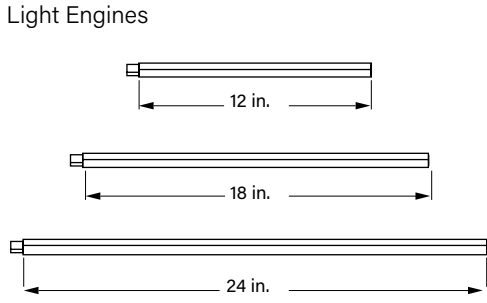

Dimensions

See next page for more details.

NOTE: This is for a 12 in. light engine
ø = diameter

System Builder Choose one option for each step.

Company	Category	Model	1 Configuration	Output	2 CCT	3 Canopy	4 Finish	5 Length
OP	SFU	ORBITA	-	L3	-	-	-	-

1 Configuration	2 CCT	3 Canopy	4 Finish	5 Length
<p>VERT Vertical sconce with a single light engine.</p>  <p>VER-HOR2 Vertical or horizontal sconce with two light engines.</p> 	<p>2200K</p> <p>2400K</p> <p>2700K - Quick Ship</p> <p>3000K - Quick Ship</p> <p>3500K - Quick Ship</p> <p>4200K</p> <p>5000K</p>	<p>275 2.75 in. Diameter canopy For mounting directly to the wall (No junction box)</p> <p>500 5.00 in. Diameter canopy For mounting with the use of a junction box</p>	<p> STB - Quick ship Satin Brass</p> <p> GLW - Quick ship Powder Coated Gloss White RAL 9003</p> <p> MBL - Quick ship Powder Coated Matte Black RAL 9005</p> <p> RALXXXX Specify Color</p>	<p>12 12 in. light engine Lumen output: 263</p> <p>18 18 in. light engine Lumen output: 394</p> <p>24 24 in. light engine Lumen output: 525</p> <p>- Total length is limited to 10 ft. (120 in.)</p> <p>- If fixture has more than one section, it will use the chosen length for each section</p>

Quick Ship= Shipped within 10 business days

Orbita Sconce Nano Linear Fixture

Specification Submittal

Dimensions

Sconce I - VERT

NOTE: ø = diameter

Orbita Sconce Nano Linear Fixture

Specification Submittal