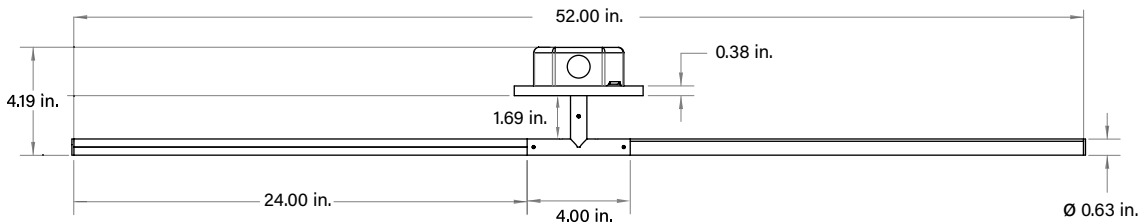

1 Configuration	2 CCT	3 Canopy	4 Finish	5 Length
<p>VERT Vertical sconce with a single light engine.</p>  <p>VER-HOR2 Vertical or horizontal sconce with two light engines.</p> 	<p>2200K</p> <p>2400K</p> <p>2700K - Quick Ship</p> <p>3000K - Quick Ship</p> <p>3500K - Quick Ship</p> <p>4200K</p> <p>5000K</p>	<p>275 2.75 in. Diameter canopy For mounting directly to the wall (No junction box)</p> <p>500 5.00 in. Diameter canopy For mounting with the use of a junction box</p>	<p> STB - Quick ship Satin Brass</p> <p> GLW - Quick ship Powder Coated Gloss White RAL 9003</p> <p> MBL - Quick ship Powder Coated Matte Black RAL 9005</p> <p> RALXXXX Specify Color</p>	<p>12 12 in. light engine Lumen output: 263</p> <p>18 18 in. light engine Lumen output: 394</p> <p>24 24 in. light engine Lumen output: 525</p> <p>- Total length is limited to 10 ft. (120 in.)</p> <p>- If fixture has more than one section, it will use the chosen length for each section</p>

Quick Ship= Shipped within 10 business days

Orbita Sconce Nano Linear Fixture

Specification Submittal

Dimensions

Sconce I - VERT

NOTE: ø = diameter

Orbita Sconce Nano Linear Fixture

Specification Submittal

Dimensions

Sconce II - VERT-HOR2

12 in. Light Engine

18 in. Light Engine

24 in. Light Engine

NOTE: \varnothing = diameter

Power Supplies

Yes, Include Power Supplies: