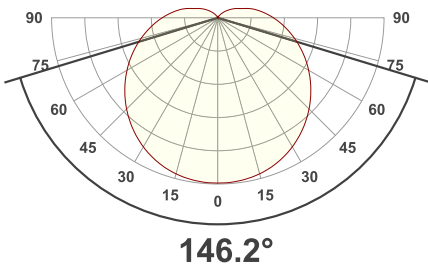

Quick Ship= Shipped within 10 business days

Orbita Sconce Nano Linear Fixture

Specification Submittal

Dimensions

Sconce I - VERT

NOTE: ø = diameter

Orbita Sconce Nano Linear Fixture

Specification Submittal

Zone	Lumens	% Fixture
0° - 15°	9.13 lm	4.35%
0° - 30°	34.6 lm	16.48%
0° - 45°	70.7 lm	33.67%
0° - 60°	110 lm	52.38%
0° - 75°	147 lm	70.00%
0° - 90°	175 lm	83.33%

FOOT CANDLES

Distance	Foot Candles
1'	43 fcd
1.5'	19 fcd
2'	11 fcd
2.5'	7 fcd
3'	5 fcd
4'	3 fcd
5'	2 fcd
6'	1 fcd
9'	1 fcd
12'	0 fcd

COLOR VECTOR GRAPHIC

Hue Bin	Rr	Graphic shifts (%)	
		Chroma	Hue
1	96	1%	-2%
2	98	1%	0%
3	95	1%	2%
4	95	2%	2%
5	95	4%	2%
6	92	6%	1%
7	92	5%	-3%
8	92	4%	-3%
9	94	2%	-3%
10	95	0%	-3%
11	96	0%	1%
12	94	3%	1%
13	96	3%	0%
14	94	5%	-2%
15	95	2%	-2%
16	92	3%	-6%

ANGULAR DISTRIBUTION 0 - 90°

BEAM ANGLE