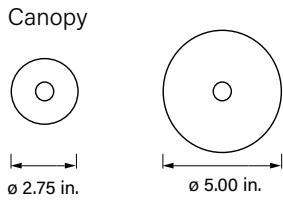

Dimensions

See next page for more details.

NOTE: This is for a 12 in. light engine
ø = diameter

System Builder Choose one option for each step.

Company	Category	Model	1 Configuration	Output	2 CCT	3 Canopy	4 Finish	5 Length
OP	SFU	ORBITA	-	L3	-	-	-	-

1 Configuration	2 CCT	3 Canopy	4 Finish	5 Length
<p>VERT Vertical sconce with a single light engine.</p>  <p>VER-HOR2 Vertical or horizontal sconce with two light engines.</p> 	<p>2200K</p> <p>2400K</p> <p>2700K - Quick Ship</p> <p>3000K - Quick Ship</p> <p>3500K - Quick Ship</p> <p>4200K</p> <p>5000K</p>	<p>275 2.75 in. Diameter canopy For mounting directly to the wall (No junction box)</p> <p>500 5.00 in. Diameter canopy For mounting with the use of a junction box</p>	<p> STB - Quick ship Satin Brass</p> <p> GLW - Quick ship Powder Coated Gloss White RAL 9003</p> <p> MBL - Quick ship Powder Coated Matte Black RAL 9005</p> <p> RALXXXX Specify Color</p>	<p>12 12 in. light engine Lumen output: 263</p> <p>18 18 in. light engine Lumen output: 394</p> <p>24 24 in. light engine Lumen output: 525</p> <p>- Total length is limited to 10 ft. (120 in.)</p> <p>- If fixture has more than one section, it will use the chosen length for each section</p>

Quick Ship= Shipped within 10 business days

Orbita Sconce Nano Linear Fixture

Specification Submittal

Dimensions

Sconce I - VERT

NOTE: ø = diameter

Orbita Sconce Nano Linear Fixture

Specification Submittal