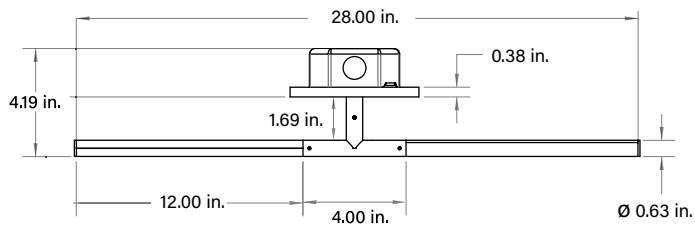

1 Configuration	2 CCT	3 Canopy	4 Finish	5 Length
<p>VERT Vertical sconce with a single light engine.</p>  <p>VER-HOR2 Vertical or horizontal sconce with two light engines.</p> 	<p>2200K</p> <p>2400K</p> <p>2700K - Quick Ship</p> <p>3000K - Quick Ship</p> <p>3500K - Quick Ship</p> <p>4200K</p> <p>5000K</p>	<p>275 2.75 in. Diameter canopy For mounting directly to the wall (No junction box)</p> <p>500 5.00 in. Diameter canopy For mounting with the use of a junction box</p>	<p> STB - Quick ship Satin Brass</p> <p> GLW - Quick ship Powder Coated Gloss White RAL 9003</p> <p> MBL - Quick ship Powder Coated Matte Black RAL 9005</p> <p> RALXXXX Specify Color</p>	<p>12 12 in. light engine Lumen output: 263</p> <p>18 18 in. light engine Lumen output: 394</p> <p>24 24 in. light engine Lumen output: 525</p> <p>- Total length is limited to 10 ft. (120 in.)</p> <p>- If fixture has more than one section, it will use the chosen length for each section</p>

Quick Ship= Shipped within 10 business days

Orbita Sconce Nano Linear Fixture

Specification Submittal

Dimensions

Sconce I - VERT

NOTE: ø = diameter

Orbita Sconce Nano Linear Fixture

Specification Submittal

Dimensions

Sconce II - VERT-HOR2

12 in. Light Engine

18 in. Light Engine

24 in. Light Engine

NOTE: \varnothing = diameter

Power Supplies

Yes, Include Power Supplies: