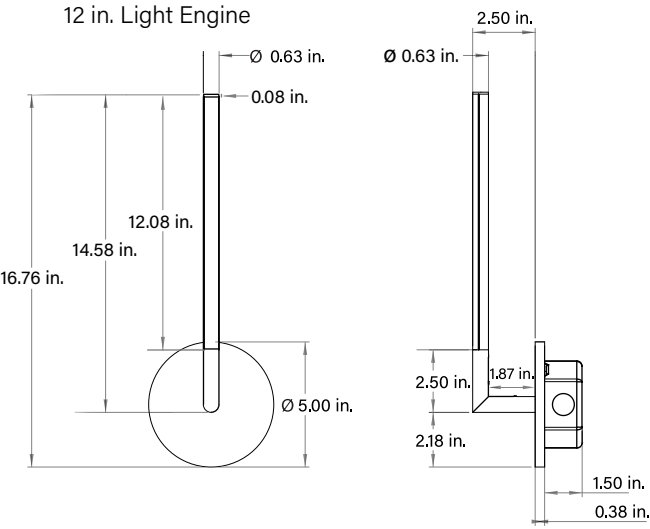

Dimensions

See next page for more details.

NOTE: This is for a 12 in. light engine
ø = diameter

System Builder Choose one option for each step.

Company	Category	Model	1 Configuration	Output	2 CCT	3 Canopy	4 Finish	5 Length
OP	SFU	ORBITA	-	L3	-	-	-	-

1 Configuration	2 CCT	3 Canopy	4 Finish	5 Length
<p>VERT Vertical sconce with a single light engine.</p>  <p>VER-HOR2 Vertical or horizontal sconce with two light engines.</p> 	<p>2200K</p> <p>2400K</p> <p>2700K - Quick Ship</p> <p>3000K - Quick Ship</p> <p>3500K - Quick Ship</p> <p>4200K</p> <p>5000K</p>	<p>275 2.75 in. Diameter canopy For mounting directly to the wall (No junction box)</p> <p>500 5.00 in. Diameter canopy For mounting with the use of a junction box</p>	<p> STB - Quick ship Satin Brass</p> <p> GLW - Quick ship Powder Coated Gloss White RAL 9003</p> <p> MBL - Quick ship Powder Coated Matte Black RAL 9005</p> <p> RALXXXX Specify Color</p>	<p>12 12 in. light engine Lumen output: 263</p> <p>18 18 in. light engine Lumen output: 394</p> <p>24 24 in. light engine Lumen output: 525</p> <p>- Total length is limited to 10 ft. (120 in.)</p> <p>- If fixture has more than one section, it will use the chosen length for each section</p>

Quick Ship= Shipped within 10 business days

Orbita Sconce Nano Linear Fixture

Specification Submittal

Dimensions

Sconce I - VERT

NOTE: ø = diameter

Orbita Sconce Nano Linear Fixture

Specification Submittal

Dimensions

Sconce II - VERT-HOR2

12 in. Light Engine

18 in. Light Engine

24 in. Light Engine

NOTE: \varnothing = diameter

Power Supplies

Yes, Include Power Supplies: