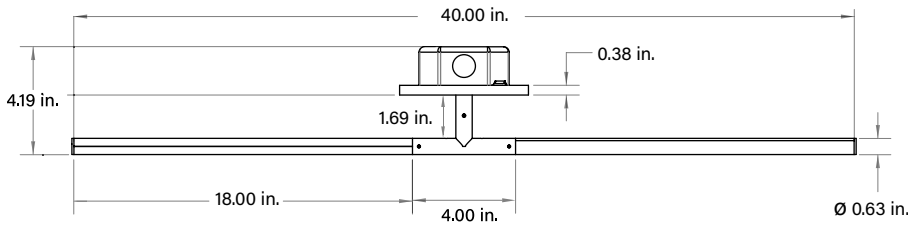

1 Configuration	2 CCT	3 Canopy	4 Finish	5 Length
<p>VERT Vertical sconce with a single light engine.</p>  <p>VER-HOR2 Vertical or horizontal sconce with two light engines.</p> 	<p>2200K</p> <p>2400K</p> <p>2700K - Quick Ship</p> <p>3000K - Quick Ship</p> <p>3500K - Quick Ship</p> <p>4200K</p> <p>5000K</p>	<p>275 2.75 in. Diameter canopy For mounting directly to the wall (No junction box)</p> <p>500 5.00 in. Diameter canopy For mounting with the use of a junction box</p>	<p> STB - Quick ship Satin Brass</p> <p> GLW - Quick ship Powder Coated Gloss White RAL 9003</p> <p> MBL - Quick ship Powder Coated Matte Black RAL 9005</p> <p> RALXXXX Specify Color</p>	<p>12 12 in. light engine Lumen output: 263</p> <p>18 18 in. light engine Lumen output: 394</p> <p>24 24 in. light engine Lumen output: 525</p> <p>- Total length is limited to 10 ft. (120 in.)</p> <p>- If fixture has more than one section, it will use the chosen length for each section</p>

Quick Ship= Shipped within 10 business days

Orbita Sconce Nano Linear Fixture

Specification Submittal

Dimensions

Sconce I - VERT

NOTE: ø = diameter

Orbita Sconce Nano Linear Fixture

Specification Submittal

Dimensions

Sconce II - VERT-HOR2

12 in. Light Engine

18 in. Light Engine

24 in. Light Engine

NOTE: \varnothing = diameter

Power Supplies

Yes, Include Power Supplies: