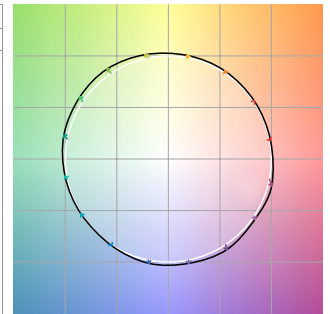

Orbita Sconce Nano Linear Fixture

Specification Submittal

◆ Photometry

1 ft., 3000K Orbita Nano Linear Fixture

LUMEN SUMMARY

Zone	Lumens	% Fixture
0° - 15°	9.13 lm	4.35%
0° - 30°	34.6 lm	16.48%
0° - 45°	70.7 lm	33.67%
0° - 60°	110 lm	52.38%
0° - 75°	147 lm	70.00%
0° - 90°	175 lm	83.33%

FOOT CANDLES

Distance	Foot Candles
1'	43 fcd
1.5'	19 fcd
2'	11 fcd
2.5'	7 fcd
3'	5 fcd
4'	3 fcd
5'	2 fcd
6'	1 fcd
9'	1 fcd
12'	0 fcd

COLOR VECTOR GRAPHIC

Hue Bin	Rr	Graphic shifts (%)	
		Chroma	Hue
1	96	1%	-2%
2	98	1%	0%
3	95	1%	2%
4	95	2%	2%
5	95	4%	2%
6	92	6%	1%
7	92	5%	-3%
8	92	4%	-3%
9	94	2%	-3%
10	95	0%	-3%
11	96	0%	1%
12	94	3%	1%
13	96	3%	0%
14	94	5%	-2%
15	95	2%	-2%
16	92	3%	-6%