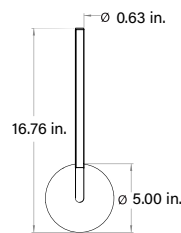

Dimensions

See next page for more details.

NOTE: This is for a 12 in. light engine
ø = diameter

System Builder Choose one option for each step.

Company	Category	Model	1 Configuration	Output	2 CCT	3 Canopy	4 Finish	5 Length
OP	SFU	ORBITA	-	L3	-	-	-	-

1 Configuration	2 CCT	3 Canopy	4 Finish	5 Length
<p>VERT Vertical sconce with a single light engine.</p>  <p>VER-HOR2 Vertical or horizontal sconce with two light engines.</p> 	<p>2200K</p> <p>2400K</p> <p>2700K - Quick Ship</p> <p>3000K - Quick Ship</p> <p>3500K - Quick Ship</p> <p>4200K</p> <p>5000K</p>	<p>275 2.75 in. Diameter canopy For mounting directly to the wall (No junction box)</p> <p>500 5.00 in. Diameter canopy For mounting with the use of a junction box</p>	<p> STB - Quick ship Satin Brass</p> <p> GLW - Quick ship Powder Coated Gloss White RAL 9003</p> <p> MBL - Quick ship Powder Coated Matte Black RAL 9005</p> <p> RALXXXX Specify Color</p>	<p>12 12 in. light engine Lumen output: 263</p> <p>18 18 in. light engine Lumen output: 394</p> <p>24 24 in. light engine Lumen output: 525</p> <p>- Total length is limited to 10 ft. (120 in.)</p> <p>- If fixture has more than one section, it will use the chosen length for each section</p>

Quick Ship= Shipped within 10 business days

Orbita Sconce Nano Linear Fixture

Specification Submittal

Dimensions

Sconce I - VERT

NOTE: ø = diameter

Orbita Sconce Nano Linear Fixture

Specification Submittal

Dimensions

Sconce II - VERT-HOR2

12 in. Light Engine

18 in. Light Engine

24 in. Light Engine

NOTE: \varnothing = diameter

Power Supplies

Yes, Include Power Supplies: