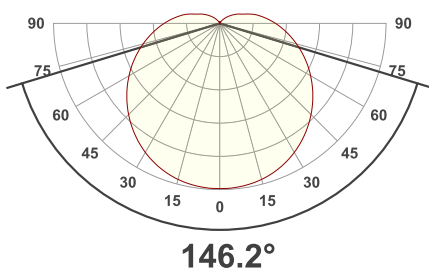

#### LUMEN SUMMARY

Zone	Lumens	% Fixture
0° - 15°	9.13 lm	4.35%
0° - 30°	34.6 lm	16.48%
0° - 45°	70.7 lm	33.67%
0° - 60°	110 lm	52.38%
0° - 75°	147 lm	70.00%
0° - 90°	175 lm	83.33%

#### FOOT CANDLES

Distance	Foot Candles
1'	43 fcd
1.5'	19 fcd
2'	11 fcd
2.5'	7 fcd
3'	5 fcd
4'	3 fcd
5'	2 fcd
6'	1 fcd
9'	1 fcd
12'	0 fcd

#### COLOR VECTOR GRAPHIC

Hue Bin	R <sub>t</sub>	Graphic shifts (%)	
		Chroma	Hue
1	96	1%	-2%
2	98	1%	0%
3	95	1%	2%
4	95	2%	2%
5	95	4%	2%
6	92	6%	1%
7	92	5%	-3%
8	92	4%	-3%
9	94	2%	-3%
10	95	0%	-3%
11	96	0%	1%
12	94	3%	1%
13	96	3%	0%
14	94	5%	-2%
15	95	2%	-2%
16	92	3%	-6%

#### ANGULAR DISTRIBUTION 0 - 90°