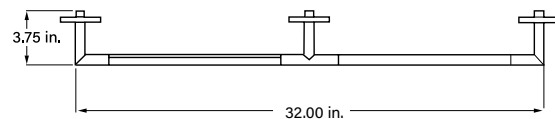

Orbita Wall Mount Nano Linear Fixture

Specification Submittal

Our sleek, versatile Orbita Wall Mount features field-adjustable, indirect light distribution and is offered in four segmented lengths and multiple configurations. Add versatility and style to your home lighting or commercial lighting solutions by lighting spaces, highlighting items, and more.

Project Name:

Project Location:

Fixture Type:

SKUs:

Features & Benefits

- Available in multiple lengths and up to three segments
- 360° light rotation to effortlessly fine-tune the direction of the light
- Superior color rendering
- High R9 and R13 values
- 2-step MacAdam ellipse for unparalleled quality and consistency
- UL Listed and Title 24

Dimensions

See next page for more details.

NOTE: Shown using 12 in. light engines

System Builder Choose one option for each step.

Prefix	Configuration	Output	CCT	Canopy	Finish	Length
OP-SFU-ORBITA-		L3				
	SURF1 Surface mount fixture made up of one segment. 	L3 2700K - 201 lm/ft (4W) 3000K - 210 lm/ft (4W) 3500K - 225 lm/ft (4W) 4200K - 236 lm/ft (4W) 5000K - 263 lm/ft (4W)	2700K 3000K 3500K 4200K 5000K	275 2.75 in. Diameter canopy For mounting directly to the wall (No junction box)	 SB Satin Brass	12 12 in. light engine Lumen output: 263 per segment
	SURF2 Surface mount fixture made up of two segments. 			500 5 in. Diameter canopy For mounting with the use of a junction box	 MBL Powder Coated Matte Black RAL 9005	18 18 in. light engine Lumen output: 394 per segment
	SURF3 Surface mount fixture made up of three segments. 					24 24 in. light engine Lumen output: 525 per segment
						36 36 in. light engine Lumen output: 788 per segment - Total length is limited to 10 ft. (120 in.) - If fixture has more than one section, it will use the chosen length for each section