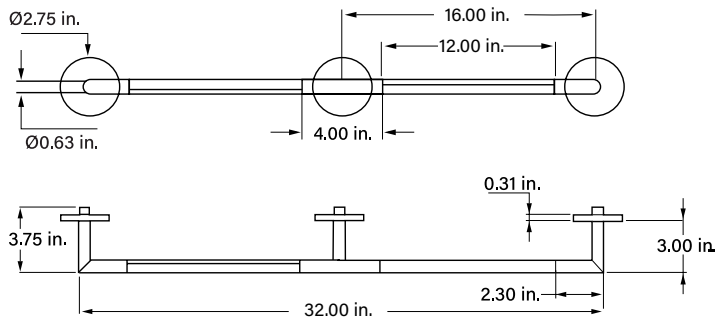

Orbita Wall Mount Nano Linear Fixture

Specification Submittal

Dimensions

12 in. Light Engine