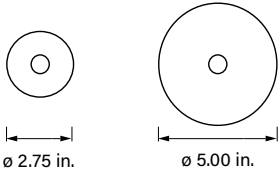

### Dimensions

### Dimensions

36 in. Light Engine

Light Engines

Canopy

NOTE:  $\varnothing$  = diameter