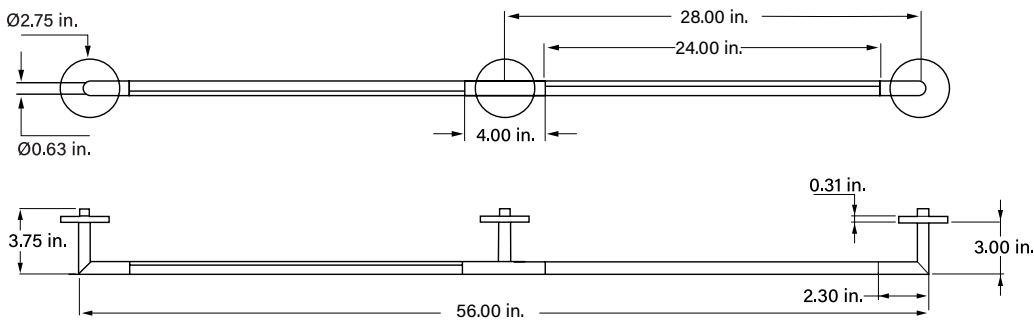

24 in. Light Engine