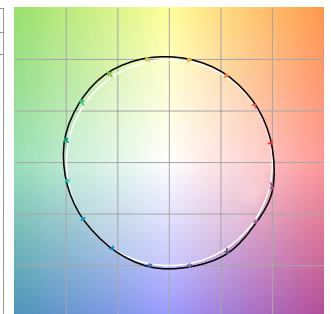

Orbita Wall Mount Nano Linear Fixture

Specification Submittal

Power Supplies

Yes, Include Power Supplies:

Optique Lighting will provide a universal power supply supporting 0-10, 1-10V, MLV, ELV dimming and voltage input from 100V-277V. Includes integrated junction box.

No Power Supplies Required:

No power supplies will be included.

*Note: If nothing is selected, we will assume power supplies should be included.

Photometry

1 ft., 3000K Orbita Nano Linear Fixture

LUMEN SUMMARY

Zone	Lumens	% Fixture
0° - 15°	9.13 lm	4.35%
0° - 30°	34.6 lm	16.48%
0° - 45°	70.7 lm	33.67%
0° - 60°	110 lm	52.38%
0° - 75°	147 lm	70.00%
0° - 90°	175 lm	83.33%

FOOT CANDLES

Distance	Foot Candles
1'	43 fcd
1.5'	19 fcd
2'	11 fcd
2.5'	7 fcd
3'	5 fcd
4'	3 fcd
5'	2 fcd
6'	1 fcd
9'	1 fcd
12'	0 fcd

COLOR VECTOR GRAPHIC

Hue Bin	R_t	Graphic shifts (%)	
		Chroma	Hue
1	96	1%	-2%
2	98	1%	0%
3	95	1%	2%
4	95	2%	2%
5	95	4%	2%
6	92	6%	1%
7	92	5%	-3%
8	92	4%	-3%
9	94	2%	-3%
10	95	0%	-3%
11	96	0%	1%
12	94	3%	1%
13	96	3%	0%
14	94	5%	-2%
15	95	2%	-2%
16	92	3%	-6%