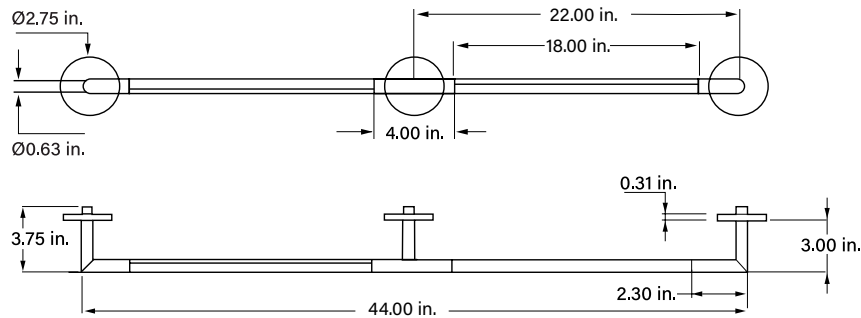

18 in. Light Engine