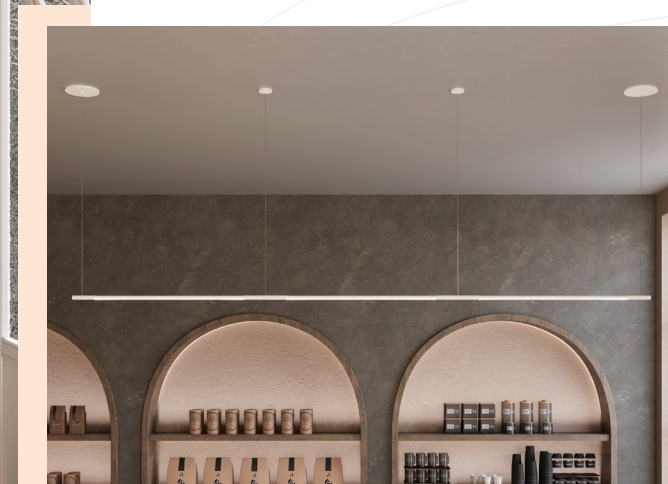

Orbita Wall Mount
Contemporary Chic Cafe

Orbita Wall Mount
Upscale Public Restroom

Orbita Wall Mount
Modern Entryway

Orbita Suspended

Gourmet Bakery and Coffee Shop

Orbita Pendant

Elegant Pendant

Our elegant pendant luminaire features field-adjustable light distribution and is offered in four segmented lengths and multiple configurations.

- ◆ Available in 12-, 18-, 24- and 36-inch segmented lengths and with one or two segments
- ◆ Features 360° rotation to effortlessly fine-tune the direction of the light
- ◆ Special order RAL colors available
- ◆ Always powered by our incredibly high-performing Nano Linear Light Engines