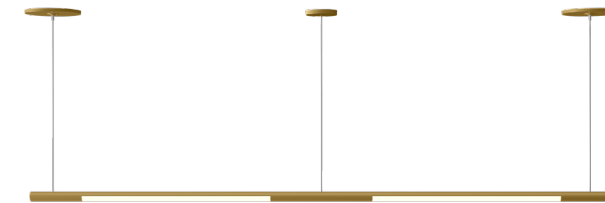

Providing an elegant, minimalist look, our modern sconce features field-adjustable, indirect light distribution for both vertical and horizontal mounting.

- ◆ Available in 12-, 18- and 24-inch segmented lengths and with one or two segments
- ◆ Features 360° rotation to effortlessly fine-tune the direction of the light
- ◆ Special order RAL colors available
- ◆ Always powered by our incredibly high-performing Nano Linear Light Engines

- ◆ Available in 12-, 18-, 24- and 36-inch segmented lengths and with one or two segments
- ◆ Features 360° rotation to effortlessly fine-tune the direction of the light
- ◆ Special order RAL colors available
- ◆ Always powered by our incredibly high-performing Nano Linear Light Engines

Orbita Wall Mount
Contemporary Chic Cafe

Orbita Wall Mount
Upscale Public Restroom

Orbita Wall Mount
Modern Entryway

Orbita Suspended

Gourmet Bakery and Coffee Shop

Orbita Pendant

Elegant Pendant

Our elegant pendant luminaire features field-adjustable light distribution and is offered in four segmented lengths and multiple configurations.